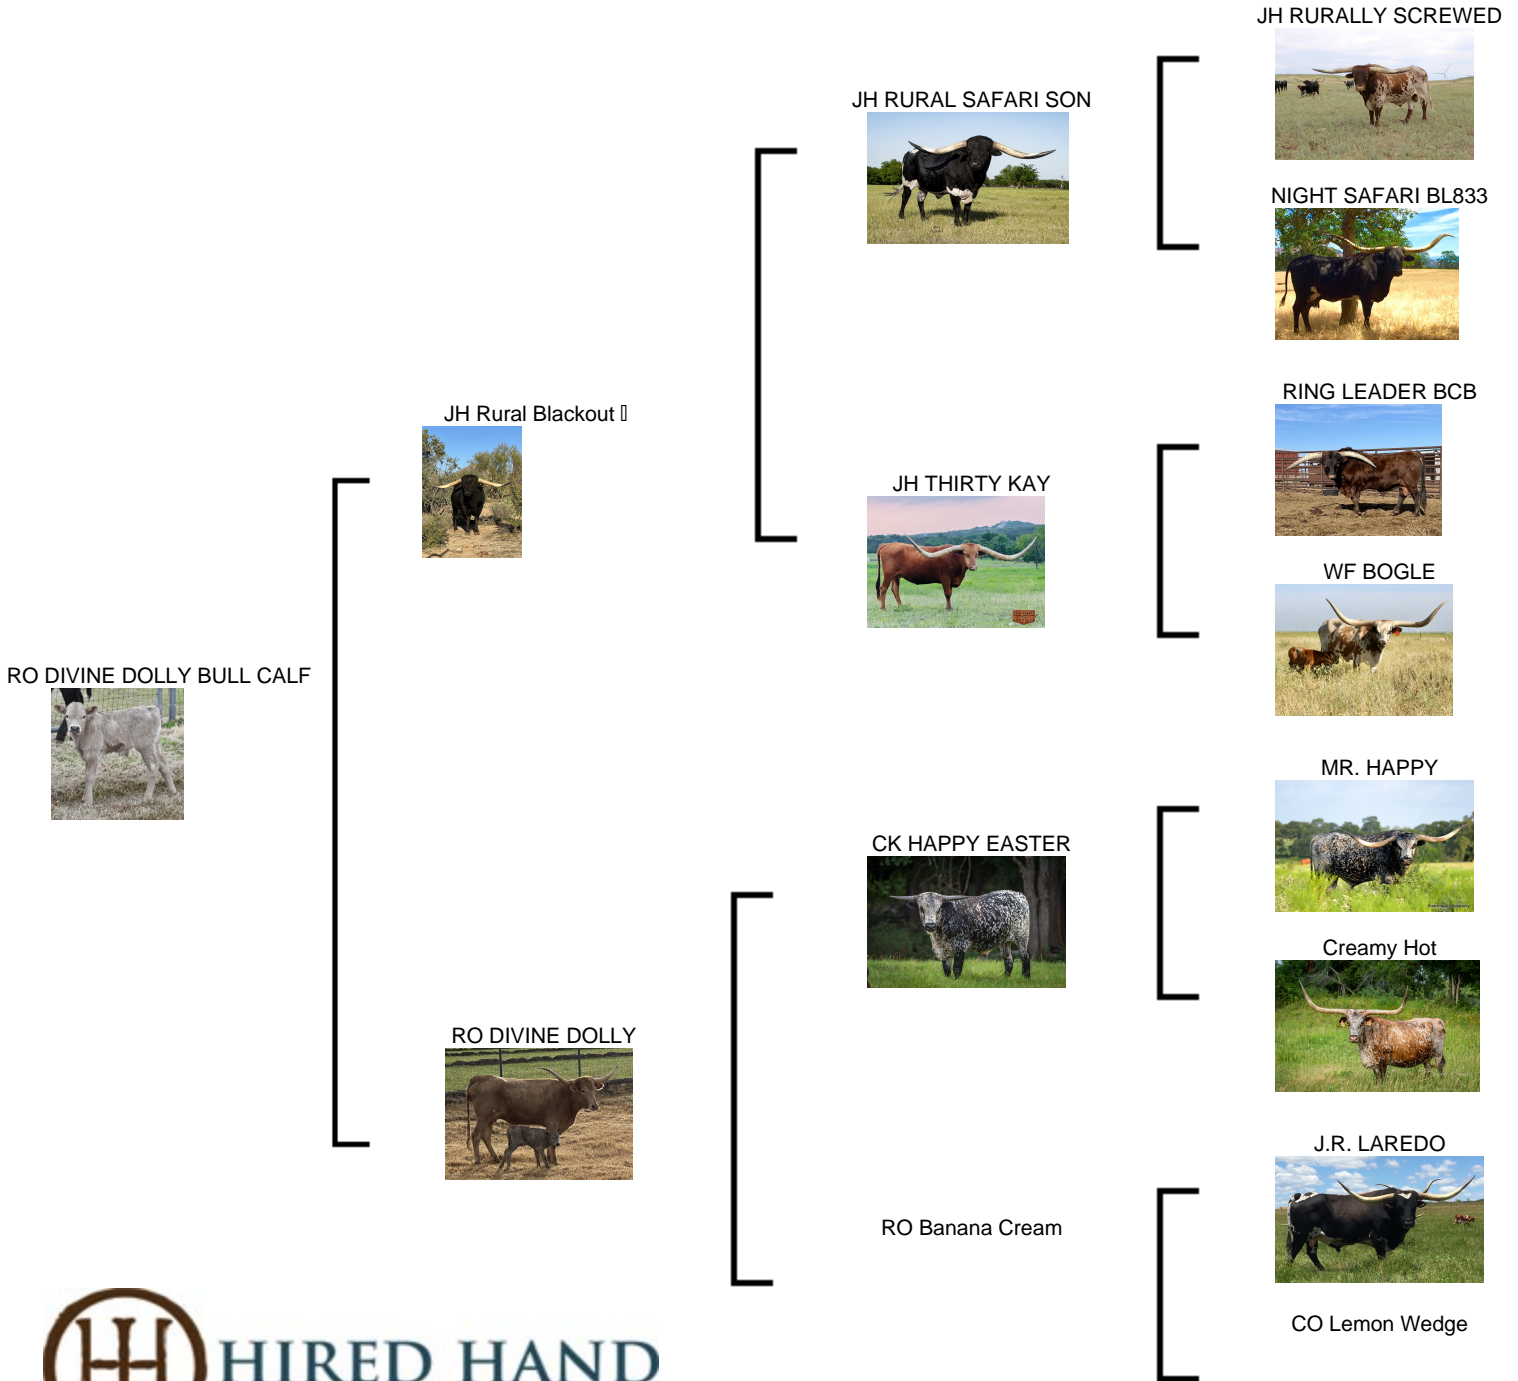

RO DIVINE DOLLY BULL CALF

Date of Birth: 12/29/2022
Registration 1: Pending

Courtesy of J-L Longhorns

<http://www.hiredhandsoftware.com>