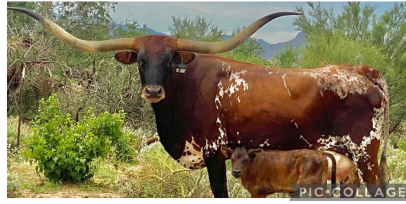

JH Rural Blackout x BL Rio Sammie

Courtesy of J-L Longhorns

JH Rural Blackout x BL Rio Sammie

JH Rural Blackout ♂

BL RIO SAMMIE

JH RURAL SAFARI SON

JH THIRTY KAY

SAMSON 26

BL RIO MONIKA 715

JH RURALLY SCREWED

NIGHT SAFARI BL833

RING LEADER BCB

WF BOGLE

HUNTS COMMAND RESPECT

FROSTY DIAMOND

JP RIO GRANDE