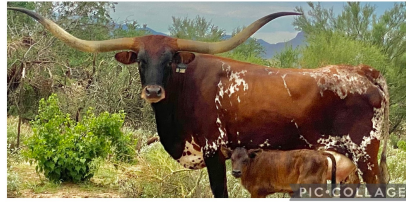

# JH Rural Blackout x BL Rio Sammie

Courtesy of J-L Longhorns

JH Rural Blackout x BL Rio Sammie

JH Rural Blackout ♂

BL RIO SAMMIE

JH RURAL SAFARI SON

JH THIRTY KAY

SAMSON 26

BL RIO MONIKA 715

JH RURALLY SCREWED

NIGHT SAFARI BL833

RING LEADER BCB

WF BOGLE

HUNTS COMMAND RESPECT

FROSTY DIAMOND

JP RIO GRANDE